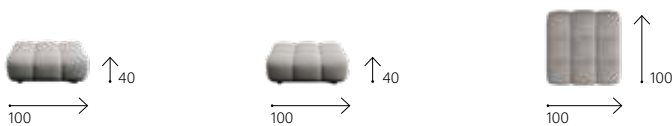

COZY 356

AVAILABLE ONLY IN FABRIC.

FRAME: hard Wood.

SUSPENSION: in reinforced elastic webbing.

SITTING CUSHIONS: in polyurethane 30 Kg/m³ covered with wadding.

BACK CUSHIONS: in polyurethane 21 Kg/m³ covered with wadding.

ARMREST: optional: hard wood and painted metal, polyurethane 25 Kg/m³ covered with wadding.

FEET: plastic non-slip.

002

004

532

027

078

028

142

140

555