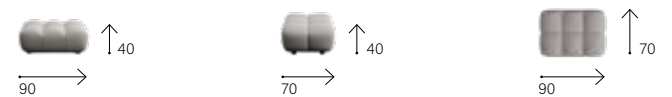

COZY 356

AVAILABLE ONLY IN FABRIC.

FRAME: hard Wood.

SUSPENSION: in reinforced elastic webbing.

SITTING CUSHIONS: in polyurethane 30 Kg/m³ covered with wadding.

BACK CUSHIONS: in polyurethane 21 Kg/m³ covered with wadding.

ARMREST: optional: hard wood and painted metal, polyurethane 25 Kg/m³ covered with wadding.

FEET: plastic non-slip.

002

004

532

027

078

028

142

140

555