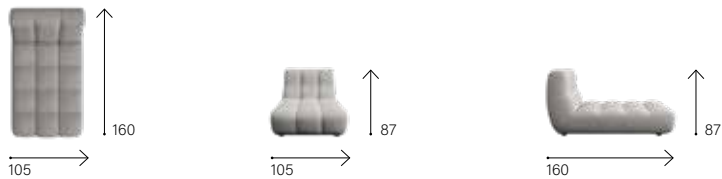

COZY 356

AVAILABLE ONLY IN FABRIC.

FRAME: hard Wood.

SUSPENSION: in reinforced elastic webbing.

SITTING CUSHIONS: in polyurethane 30 Kg/m³ covered with wadding.

BACK CUSHIONS: in polyurethane 21 Kg/m³ covered with wadding.

ARMREST: optional: hard wood and painted metal, polyurethane 25 Kg/m³ covered with wadding.

FEET: plastic non-slip.

002

004

532

027

078

028