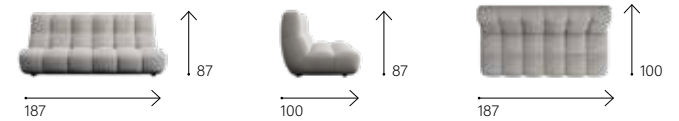

COZY 356

AVAILABLE ONLY IN FABRIC.

FRAME: hard Wood.

SUSPENSION: in reinforced elastic webbing.

SITTING CUSHIONS: in polyurethane 30 Kg/m³ covered with wadding.

BACK CUSHIONS: in polyurethane 21 Kg/m³ covered with wadding.

ARMREST: optional: hard wood and painted metal, polyurethane 25 Kg/m³ covered with wadding.

FEET: plastic non-slip.

002

004

532

027

078

028