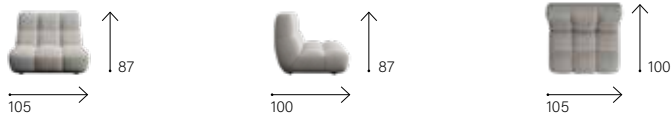

COZY 356

AVAILABLE ONLY IN FABRIC.

FRAME: hard Wood.

SUSPENSION: in reinforced elastic webbing.

SITTING CUSHIONS: in polyurethane 30 Kg/m³ covered with wadding.

BACK CUSHIONS: in polyurethane 21 Kg/m³ covered with wadding.

ARMREST: optional: hard wood and painted metal, polyurethane 25 Kg/m³ covered with wadding.

FEET: plastic non-slip.

002

004

532

027

078

028