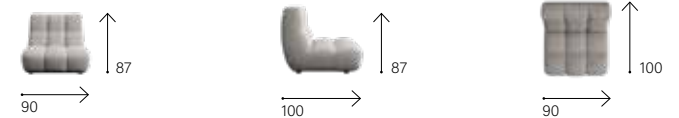

ARMREST: optional: hard wood and painted metal, polyurethane 25 Kg/m³ covered with wadding.

FEET: plastic non-slip.

002

004

532

027

078

028