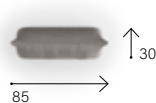

FEET: plexiglass enlightened battery powered or by electric cable.

relax & sit it easy

595

597

599

601

005

142

140

N.B.
COORDINATED ACCESSORIES

239
Armrest roller
L.75 cm x D.20 x H.20

237
Cushion with rope
45 x 45

236
Cushion with rope
60 x 60

NOTE

The FUSION model was born with the rope detail. It is also possible to have it with piping but only if specified when ordering.