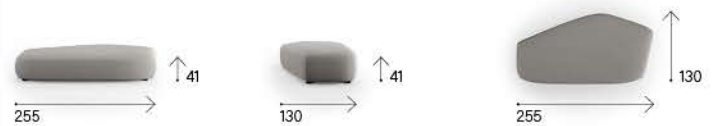

ORCHESTRA 362

AVAILABLE IN BOTH LEATHER AND FABRIC.
 FRAME: plywood with fir details.
 SUSPENSION: seat in reinforced elastic webbing.
 SITTING CUSHIONS: in polyurethane 35 Kg/m³ covered with wadding.
 BACK CUSHIONS: Removable in polyurethane 25 Kg/m³ covered with wadding.
 FEET: plastic Non-Slip.

013

014

022

021

021 + 022 + 2x237

014 + 022 + 2x237

014 + 021 + 2x237

013 + 021 + 2x237

014 + 013 + 2x237

014 + 013 + 4x237

237