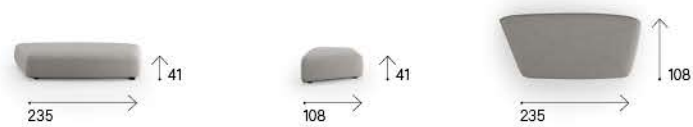

ORCHESTRA 362

AVAILABLE IN BOTH LEATHER AND FABRIC.
 FRAME: plywood with fir details.
 SUSPENSION: seat in reinforced elastic webbing.
 SITTING CUSHIONS: in polyurethane 35 Kg/m³ covered with wadding.
 BACK CUSHIONS: Removable in polyurethane 25 Kg/m³ covered with wadding.
 FEET: plastic Non-Slip.

013

014

022

021

021 + 022 + 2x237

014 + 022 + 2x237

014 + 021 + 2x237

013 + 021 + 2x237