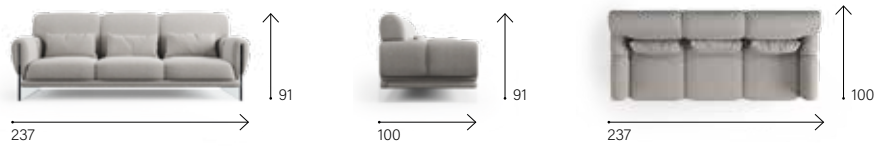

TAILOR 373

AVAILABLE IN BOTH LEATHER AND FABRIC.
FRAME: plywood with fir details.
SUSPENSION: seat in reinforced elastic webbing.
SITTING CUSHIONS: in polyurethane 35 Kg/m³ covered with wadding.
BACK CUSHIONS: in polyurethane 21 Kg/m³ covered with wadding.
ARMREST: in polyurethane 25 Kg/m³ covered with wadding.
LUMBAR SUPPORT: made in polyester wadding.
FEET: plexiglass legs.

001

002

004

006