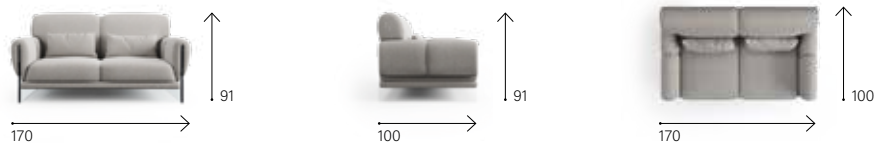

TAILOR 373

AVAILABLE IN BOTH LEATHER AND FABRIC.
FRAME: plywood with fir details.
SUSPENSION: seat in reinforced elastic webbing.
SITTING CUSHIONS: in polyurethane 35 Kg/m³ covered with wadding.
BACK CUSHIONS: in polyurethane 21 Kg/m³ covered with wadding.
ARMREST: in polyurethane 25 Kg/m³ covered with wadding.
LUMBAR SUPPORT: made in polyester wadding.
FEET: plexiglass legs.

001

002

004

006