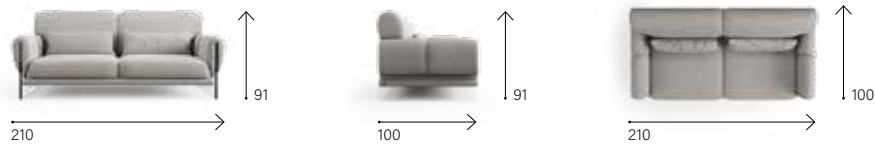

TAILOR 373

AVAILABLE IN BOTH LEATHER AND FABRIC.
FRAME: plywood with fir details.
SUSPENSION: seat in reinforced elastic webbing.
SITTING CUSHIONS: in polyurethane 35 Kg/m³ covered with wadding.
BACK CUSHIONS: in polyurethane 21 Kg/m³ covered with wadding.
ARMREST: in polyurethane 25 Kg/m³ covered with wadding.
LUMBAR SUPPORT: made in polyester wadding.
FEET: plexiglass legs.

001

002

004

006