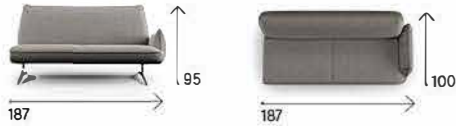

# LIFESTYLE 404

AVAILABLE IN BOTH LEATHER AND FABRIC.  
 FRAME: Plywood.  
 SUSPENSION: seat in reinforced elastic webbing.  
 SITTING CUSHIONS: in polyurethane 35 Kg/m<sup>3</sup> covered with wadding.  
 BACK CUSHIONS: in polyurethane 25 Kg/m<sup>3</sup> covered with wadding.  
 ARMREST: in polyurethane 25 Kg/m<sup>3</sup> covered with wadding.  
 FEET: painted metal.

001

002

003

004

073

014

013

066

219

140

014 + 531 + 013

014 + 078

**PLEASE NOTE**

In case of compositions, for Model LIFESTYLE, in the central part of the union of the two elements (for example 3 seater on the left side + central element + 3 seater on the right