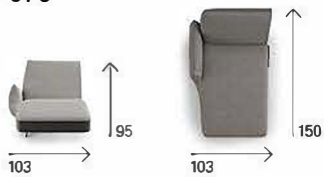

LIFESTYLE 404

AVAILABLE IN BOTH LEATHER AND FABRIC.
FRAME: Plywood.
SUSPENSION: seat in reinforced elastic webbing.
SITTING CUSHIONS: in polyurethane 35 Kg/m³ covered with wadding.
BACK CUSHIONS: in polyurethane 25 Kg/m³ covered with wadding.
ARMREST: in polyurethane 25 Kg/m³ covered with wadding.
FEET: painted metal.

001

002

003

004

073

014

013

066

065

079

078

508

531

027

142

220

219

140

014 + 531 + 013

014 + 078

PLEASE NOTE

In case of compositions, for Model LIFESTYLE, in the central part of the union of the two elements (for example 3 seater on the left side + central element + 3 seater on the right

side, and/or 3 seater on the side + chaise longue), there will be a single foot that will connect and support the two elements.