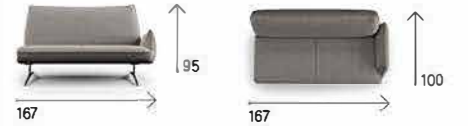

LIFESTYLE 404

AVAILABLE IN BOTH LEATHER AND FABRIC.
FRAME: Plywood.
SUSPENSION: seat in reinforced elastic webbing.
SITTING CUSHIONS: in polyurethane 35 Kg/m³ covered with wadding.
BACK CUSHIONS: in polyurethane 25 Kg/m³ covered with wadding.
ARMREST: in polyurethane 25 Kg/m³ covered with wadding.
FEET: painted metal.

001

002

003

004

073

014

013

066

065

079

078

508

531

027

142

220

219

140

014 + 531 + 013

014 + 078

PLEASE NOTE

In case of compositions, for Model LIFESTYLE, in the central part of the union of the two elements (for example 3 seater on the left side + central element + 3 seater on the right

side, and/or 3 seater on the side + chaise longue), there will be a single foot that will connect and support the two elements.