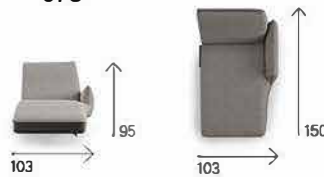

LIFESTYLE 404

AVAILABLE IN BOTH LEATHER AND FABRIC.
FRAME: Plywood.
SUSPENSION: seat in reinforced elastic webbing.
SITTING CUSHIONS: in polyurethane 35 Kg/m³ covered with wadding.
BACK CUSHIONS: in polyurethane 25 Kg/m³ covered with wadding.
ARMREST: in polyurethane 25 Kg/m³ covered with wadding.
FEET: painted metal.

001

002

003

004

073

014

013

066

065

079

078

508

531

027

142

220

219

140

014 + 531 + 013

014 + 078

PLEASE NOTE

In case of compositions, for Model LIFESTYLE, in the central part of the union of the two elements (for example 3 seater on the left side + central element + 3 seater on the right

side, and/or 3 seater on the side + chaise longue), there will be a single foot that will connect and support the two elements.